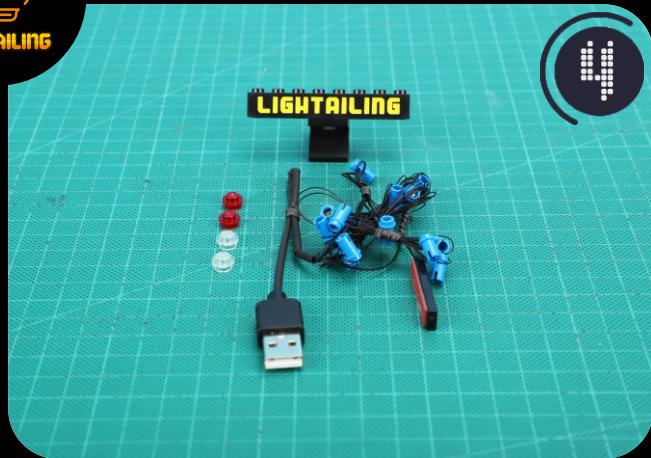

LIGHT UP YOUR

**APP-CONTROLLED
CAT D11 BULLDOZER
42131**

ITEM NO.: LGK470

LED lights damage easily,
Please take it as carefully as you can.

Before installation, please have a test of the light to make sure all can light up. If the lights do not work, please contact us.

 Take apart  Costume  Enlace

To get the information faster, the above icons and conventions are used on the manual.

 Cross  Pull  Turn

 Take apart  Costume  Enlace

 Cross  Pull  Turn

Take apart

Costume

Enlace