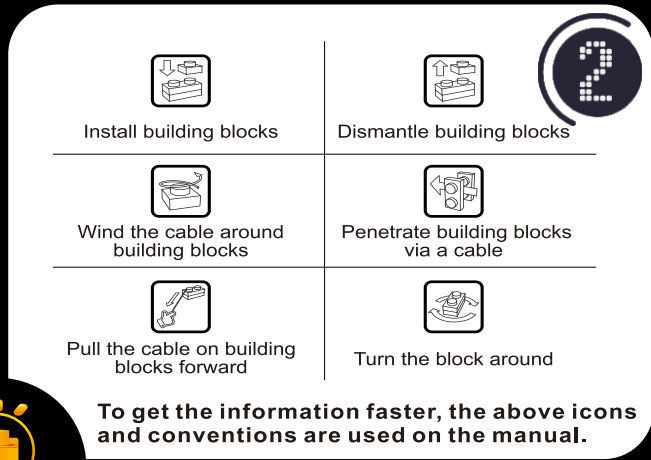

LIGHT UP YOUR

**APP-CONTROLLED
CAT D11 BULLDOZER
42131**

ITEM NO.: LGK470

LED lights damage easily,
Please take it as carefully as you can.

Before installation, please have a test of the light to make sure all can light up. If the lights do not work, please contact us.

 Take apart  Costume  Enlace

To get the information faster, the above icons and conventions are used on the manual.

 Cross  Pull  Turn

 Take apart  Costume  Enlace

 Cross  Pull  Turn

Take apart

Costume

Enlace