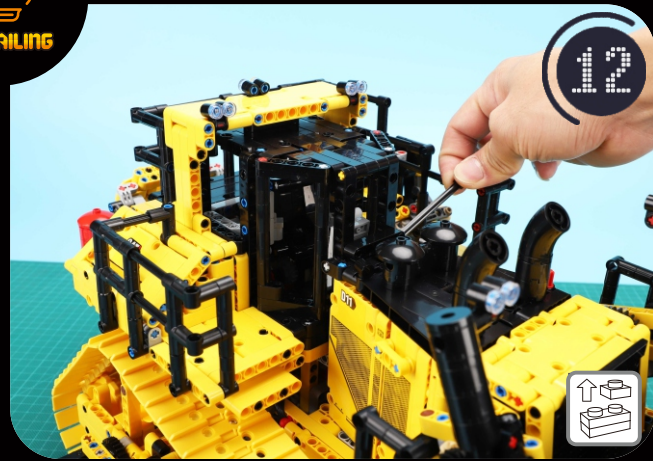

LIGHT UP YOUR

**APP-CONTROLLED
CAT D11 BULLDOZER
42131**

ITEM NO.: LGK470

LED lights damage easily,
Please take it as carefully as you can.

Before installation, please have a test of the light to make sure all can light up. If the lights do not work, please contact us.

 Take apart  Costume  Enlace

To get the information faster, the above icons and conventions are used on the manual.

 Cross  Pull  Turn

 Take apart  Costume  Enlace

 Cross  Pull  Turn

Take apart

Costume

Enlace