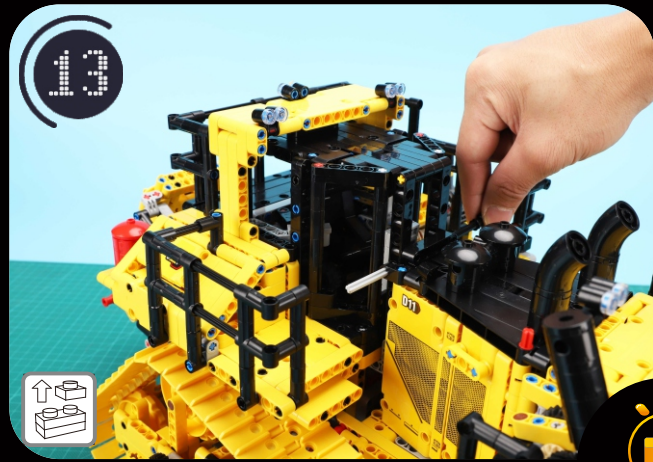

LIGHT UP YOUR

**APP-CONTROLLED
CAT D11 BULLDOZER
42131**

ITEM NO.: LGK470

LED lights damage easily,
Please take it as carefully as you can.

Before installation, please have a test of the light to make sure all can light up. If the lights do not work, please contact us.

 Take apart  Costume  Enlace

To get the information faster, the above icons and conventions are used on the manual.

 Cross  Pull  Turn

 Take apart  Costume  Enlace

 Cross  Pull  Turn

Take apart

Costume

Enlace