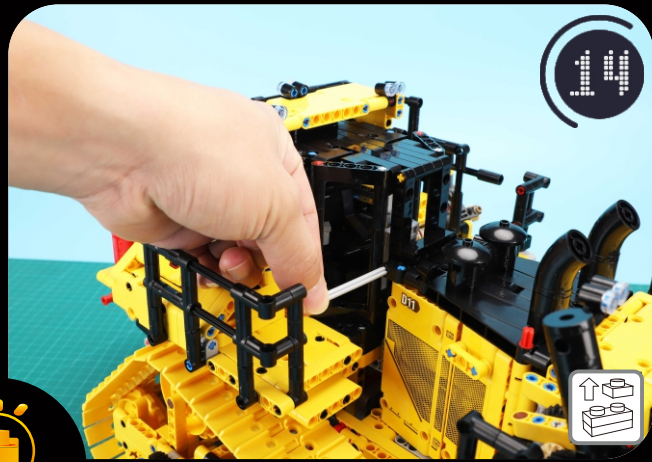

LIGHT UP YOUR

**APP-CONTROLLED
CAT D11 BULLDOZER
42131**

ITEM NO.: LGK470

LED lights damage easily,
Please take it as carefully as you can.

Before installation, please have a test of the light to make sure all can light up. If the lights do not work, please contact us.

 Take apart  Costume  Enlace

To get the information faster, the above icons and conventions are used on the manual.

 Cross  Pull  Turn

 Take apart  Costume  Enlace

 Cross  Pull  Turn

Take apart

Costume

Enlace