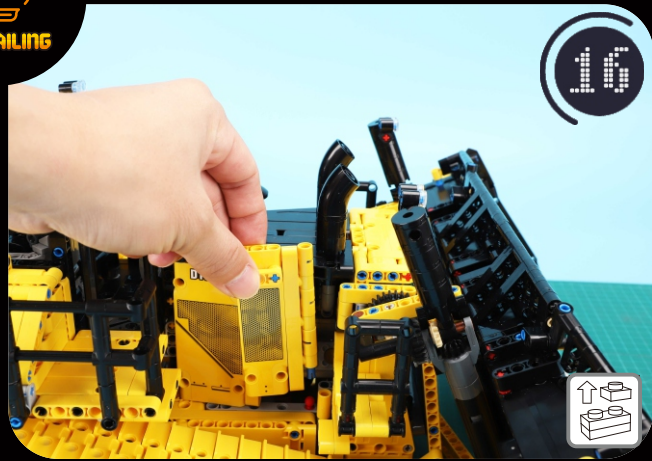

LIGHT UP YOUR

**APP-CONTROLLED
CAT D11 BULLDOZER
42131**

ITEM NO.: LGK470

LED lights damage easily,
Please take it as carefully as you can.

Before installation, please have a test of the light to make sure all can light up. If the lights do not work, please contact us.

 Take apart  Costume  Enlace

To get the information faster, the above icons and conventions are used on the manual.

 Cross  Pull  Turn

 Take apart  Costume  Enlace

 Cross  Pull  Turn

Take apart

Costume

Enlace