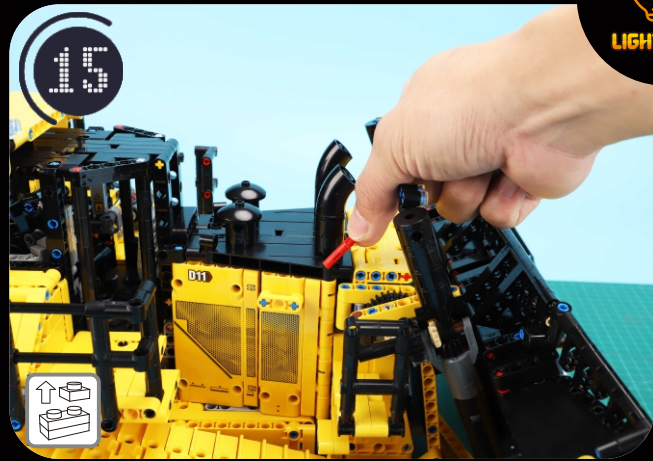

LIGHT UP YOUR

**APP-CONTROLLED
CAT D11 BULLDOZER
42131**

ITEM NO.: LGK470

LED lights damage easily,
Please take it as carefully as you can.

Before installation, please have a test of the light to make sure all can light up. If the lights do not work, please contact us.

 Take apart  Costume  Enlace

To get the information faster, the above icons and conventions are used on the manual.

 Cross  Pull  Turn

 Take apart  Costume  Enlace

 Cross  Pull  Turn

Take apart

Costume

Enlace