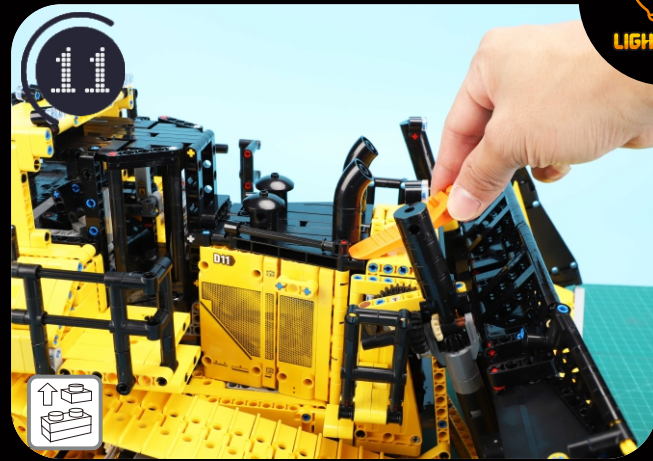

LIGHT UP YOUR

**APP-CONTROLLED
CAT D11 BULLDOZER
42131**

ITEM NO.: LGK470

LED lights damage easily,
Please take it as carefully as you can.

Before installation, please have a test of the light to make sure all can light up. If the lights do not work, please contact us.

 Take apart  Costume  Enlace

To get the information faster, the above icons and conventions are used on the manual.

 Cross  Pull  Turn

 Take apart  Costume  Enlace

 Cross  Pull  Turn

Take apart

Costume

Enlace