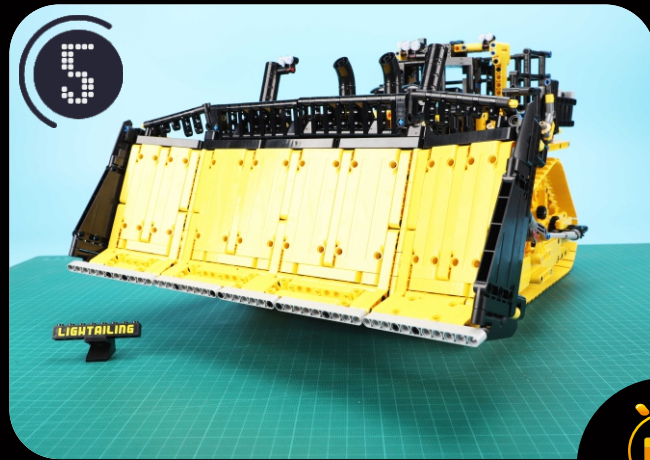

LIGHT UP YOUR

**APP-CONTROLLED
CAT D11 BULLDOZER
42131**

ITEM NO.: LGK470

LED lights damage easily,
Please take it as carefully as you can.

Before installation, please have a test of the light to make sure all can light up. If the lights do not work, please contact us.

 Take apart  Costume  Enlace

To get the information faster, the above icons and conventions are used on the manual.

 Cross  Pull  Turn

 Take apart  Costume  Enlace

 Cross  Pull  Turn

Take apart

Costume

Enlace